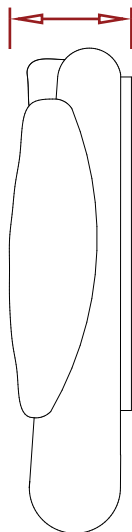

514 mm

898 mm

225 mm

Video

	PAL	NTSC
Resolution	720 x 576	720 x 480
Frame Rate	25 fps	29.97 fps
Default File Format	AVI	AVI
Additional Formats	MP4, WMV, FLV, QuickTime, WebM, Ogg (on request)	

Audio

Microphones	1x Internal Microphone 1x External Microphone Socket via XLR (optional Phantom Power)
Speaker	1x Built-in Speaker

Hardware

Internal Storage	970GB Storage (Internal HDD)
Screen	19" Portrait LCD Touch Screen
Connectivity	2x Gigabit RJ45 Network Connections 1x Wireless N 150 Mbps Adapter 1x External USB Port
Lighting	Integrated LED light ring

Specifications

Height	898 mm	35 ²³ / ₆₄ inches
Width	514 mm	20 ¹⁵ / ₆₄ inches
Depth	225 mm	08 ⁵ / ₆₄ inches
Weight	40 kg (assembled)	88 lb
	34, 06 kg (top, bracket)	75, 13 lb
Power	IEC Socket with regional mains cable included. Approximately 109W Consumption (@ at 220V)	

Optional Accessories

Transit Cases	Wheeled transit cases, International Shipping Case, Wooden Shipping Crate.
Accessories	Lighting Controller (0-10v or DMX), Wide Angle Lens, Contact Closure Input / Output Control, Chromakey Backdrop.