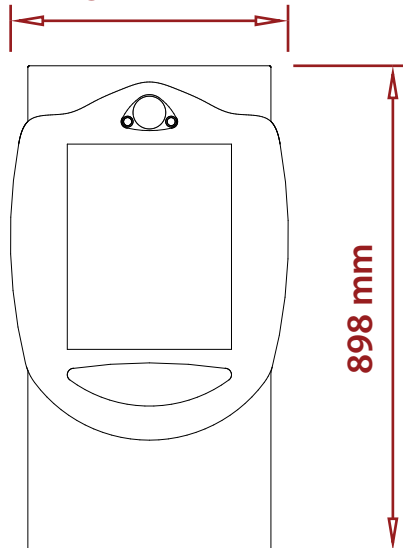

514 mm

898 mm

225 mm

Video

	PAL	NTSC
Resolution	720 x 576	720 x 480
Frame Rate	25 fps	29.97 fps
Default File Format	AVI	AVI
Additional Formats	MP4, WMV, FLV, QuickTime, WebM, Ogg (on request)	

Audio

Microphones	1x Internal Microphone 1x External Microphone Socket via XLR (optional Phantom Power)
Speaker	1x Built-in Speaker

Hardware

Internal Storage	970GB Storage (Internal HDD)
Screen	19" Portrait LCD Touch Screen
Connectivity	2x Gigabit RJ45 Network Connections 1x Wireless N 150 Mbps Adapter 1x External USB Port
Lighting	Integrated LED light ring

Specifications

Height	898 mm	35 ²³ / ₆₄ inches
Width	514 mm	20 ¹⁵ / ₆₄ inches
Depth	225 mm	08 ⁵ / ₆₄ inches
Weight	40 kg (assembled)	88 lb
	34, 06 kg (top, bracket)	75, 13 lb
Power	IEC Socket with regional mains cable included. Approximately 109W Consumption (@ at 220V)	