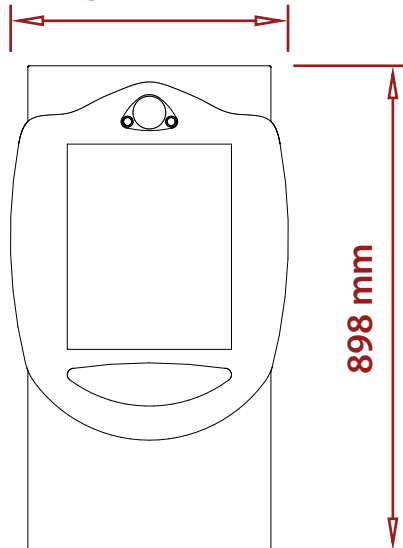

514 mm

898 mm

225 mm

Video

	High Definition
Resolution	1920 x 1080
Frame Rate	30 fps
Default File Format	MP4
Additional Formats	AVI, WMV, FLV, MOV (on request)

Audio

Microphones	1x Internal Microphone 1x External Microphone Socket via XLR (optional Phantom Power)
Speaker	1x Built-in Speaker

Hardware

Internal Storage	970GB Storage on removable USB3 / SATA Drive
Screen	19" Portrait LCD Touch Screen
Connectivity	2x Gigabit RJ45 Network Connections 1x Wireless N 150 Mbps Adapter 1x External USB Port
Lighting	Integrated LED light ring

Specifications

Height	898 mm	35 ²³ / ₆₄ inches
Width	514 mm	20 ¹⁵ / ₆₄ inches
Depth	225 mm	08 ⁵ / ₆₄ inches
Weight	40 kg (assembled)	88 lb
	34, 06 kg (top, bracket)	75, 13 lb
Power	IEC Socket with regional mains cable included. Approximately 109W Consumption (@ at 220V)	