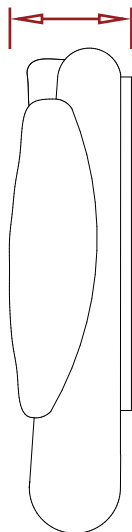

514 mm

898 mm

225 mm

Video

	High Definition
Resolution	1920 x 1080
Frame Rate	30 fps
Default File Format	MP4
Additional Formats	AVI, WMV, FLV, MOV (on request)

Audio

Microphones	1x Internal Microphone 1x External Microphone Socket via XLR (optional Phantom Power)
Speaker	1x Built-in Speaker

Hardware

Internal Storage	970GB Storage on removable USB3 / SATA Drive
Screen	19" Portrait LCD Touch Screen
Connectivity	2x Gigabit RJ45 Network Connections 1x Wireless N 150 Mbps Adapter 1x External USB Port
Lighting	Integrated LED light ring

Software

Operating System	Windows 10 Pro (64 Bit)
Software	VideoBooth 3 Software with interface builder and easily customisable screen flow, graphics, audio, video and data entry options.
Result Delivery	Export to USB Drive, FTP to server or copy over local network.

Specifications

Height	898 mm	35 ²³ / ₆₄ inches
Width	514 mm	20 ¹⁵ / ₆₄ inches
Depth	225 mm	08 ⁵ / ₆₄ inches
Weight	40 kg (assembled)	88 lb
	34, 06 kg (top, bracket)	75, 13 lb
Power	IEC Socket with regional mains cable included. Approximately 109W Consumption (@ at 220V)	